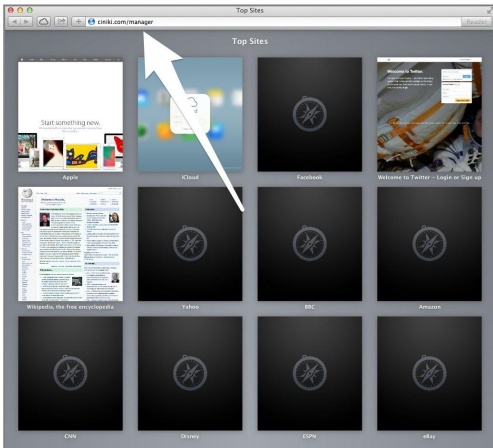

Step 2 of 4 - Open ciniki.com/manager

Enter ciniki.com/manager in the address bar and press enter.