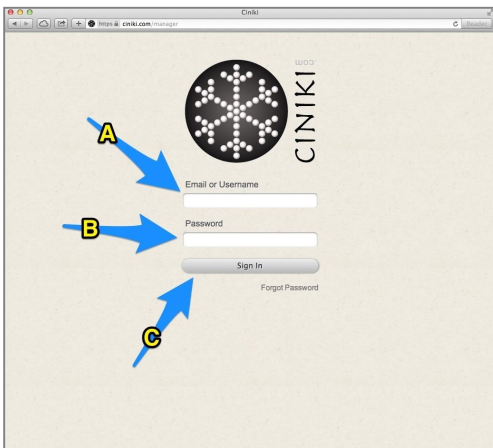

Step 3 of 4 - Enter your username and password

A. Enter your email address or username. You were assigned a username when you signed up. It will be in your welcome email.

B. Enter your password. You were assigned a password when you signed up. It will be in your welcome email.

C. Click on Sign In.